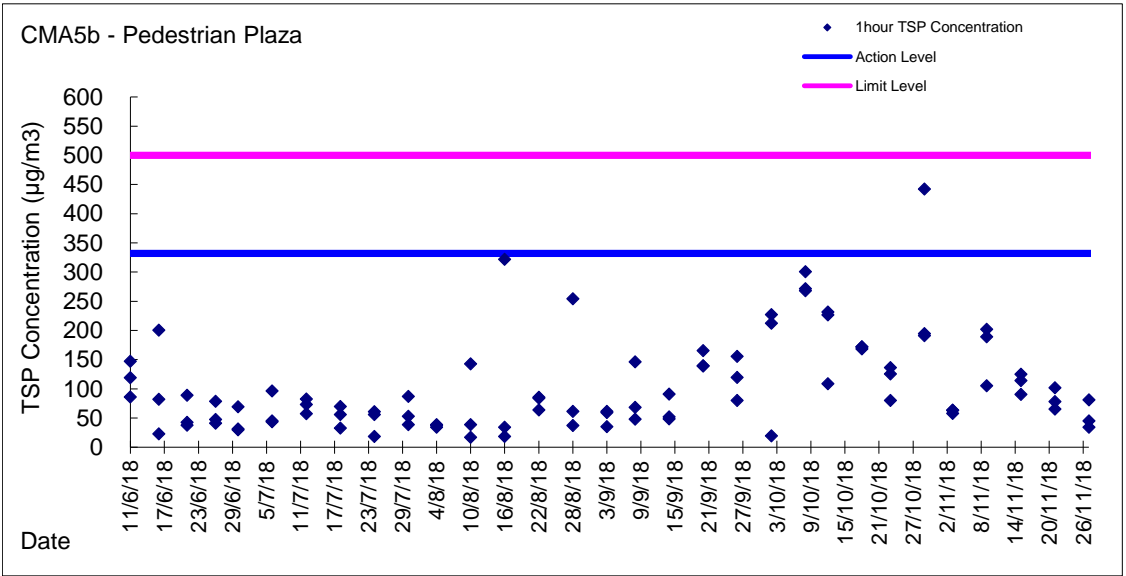

Graphic Presentation of 1 hour TSP Result

Graphic Presentation of 1 hour TSP Result

Graphic Presentation of 24 hour TSP Result

Graphic Presentation of 24 hour TSP Result