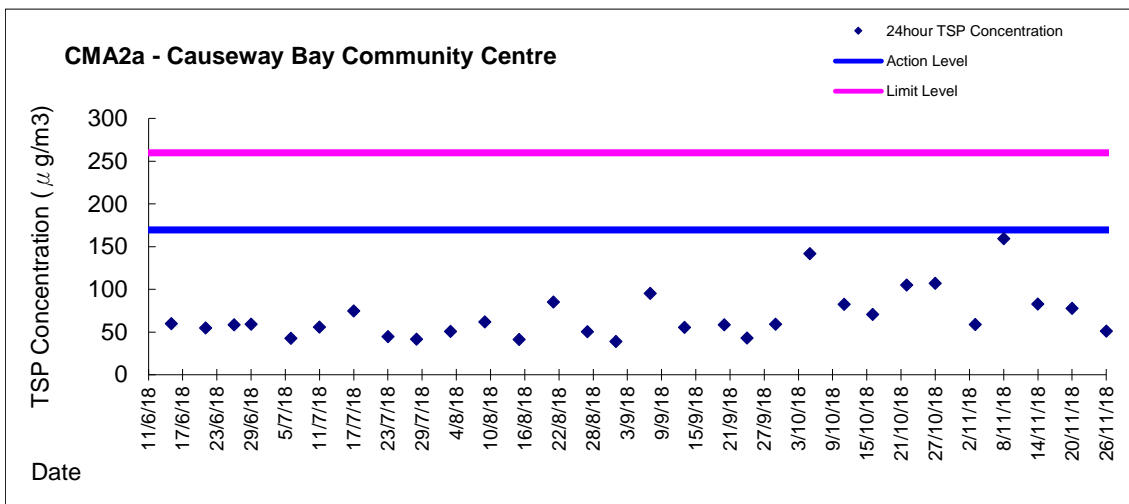

Graphic Presentation of 1 hour TSP Result

Graphic Presentation of 1 hour TSP Result

Graphic Presentation of 24 hour TSP Result

Graphic Presentation of 24 hour TSP Result