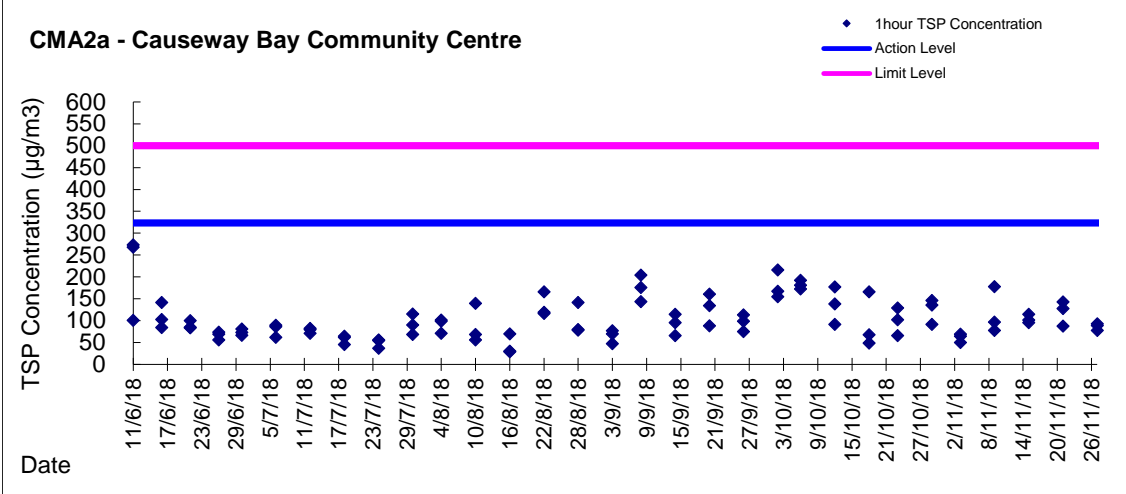

Graphic Presentation of 1 hour TSP Result

Graphic Presentation of 1 hour TSP Result

Graphic Presentation of 24 hour TSP Result

Graphic Presentation of 24 hour TSP Result