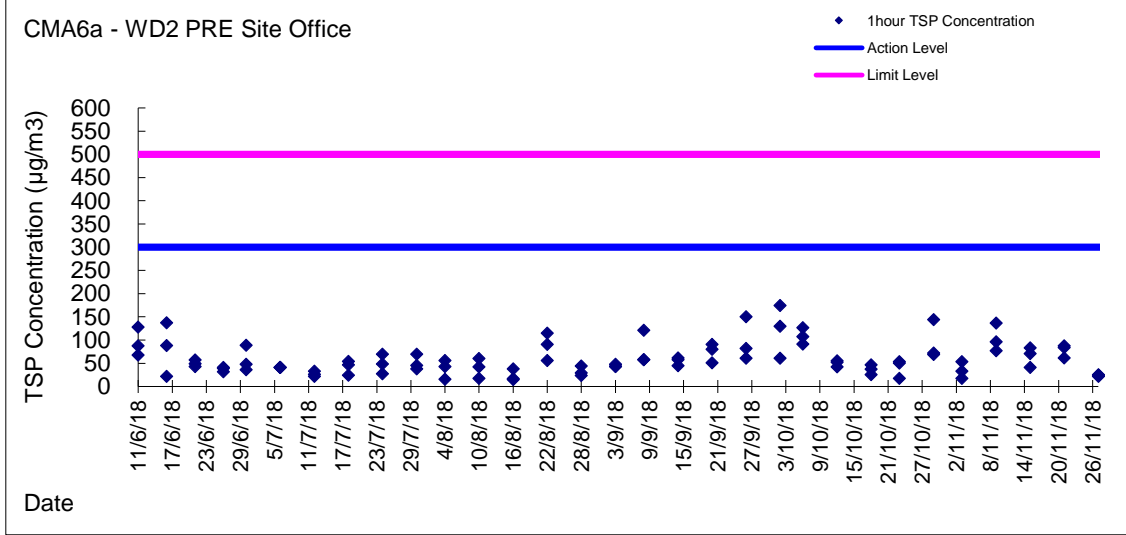

Graphic Presentation of 1 hour TSP Result

Graphic Presentation of 1 hour TSP Result

Graphic Presentation of 24 hour TSP Result

Graphic Presentation of 24 hour TSP Result