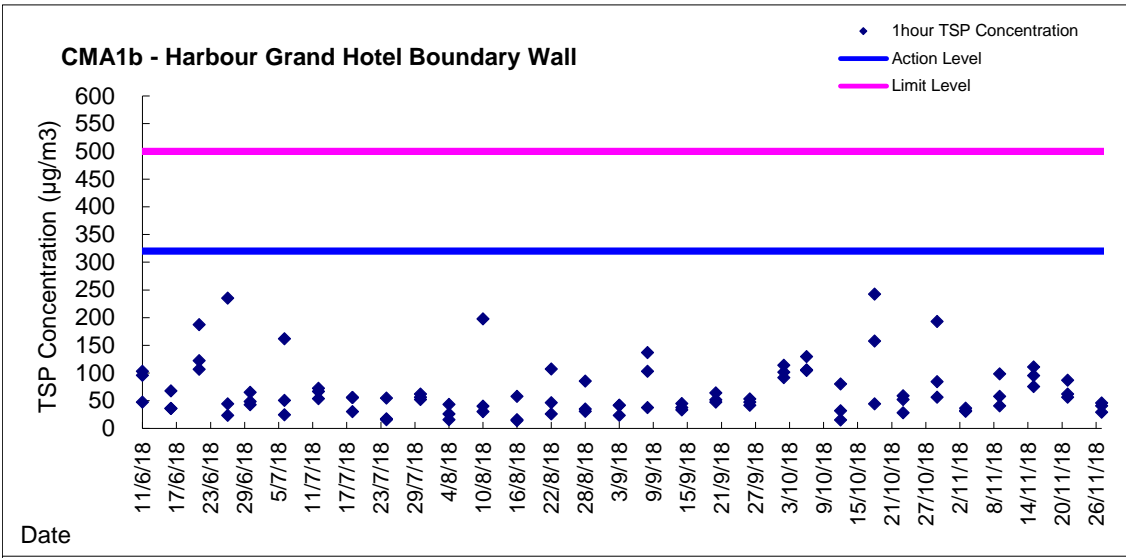

Graphic Presentation of 1 hour TSP Result

Graphic Presentation of 1 hour TSP Result

Graphic Presentation of 24 hour TSP Result

Graphic Presentation of 24 hour TSP Result