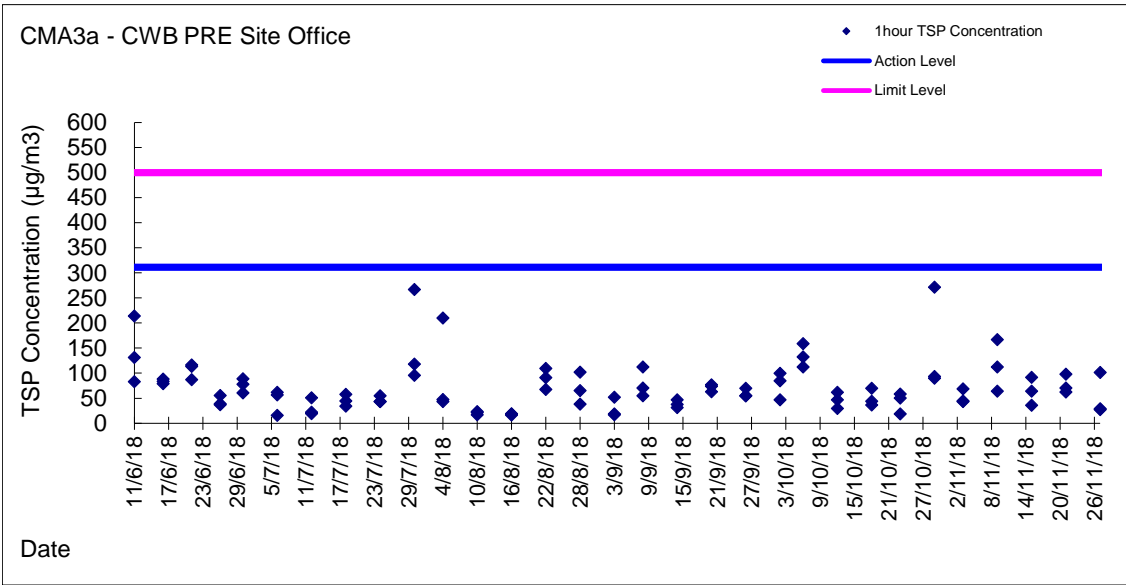

Graphic Presentation of 1 hour TSP Result

Graphic Presentation of 1 hour TSP Result

Graphic Presentation of 24 hour TSP Result

Graphic Presentation of 24 hour TSP Result