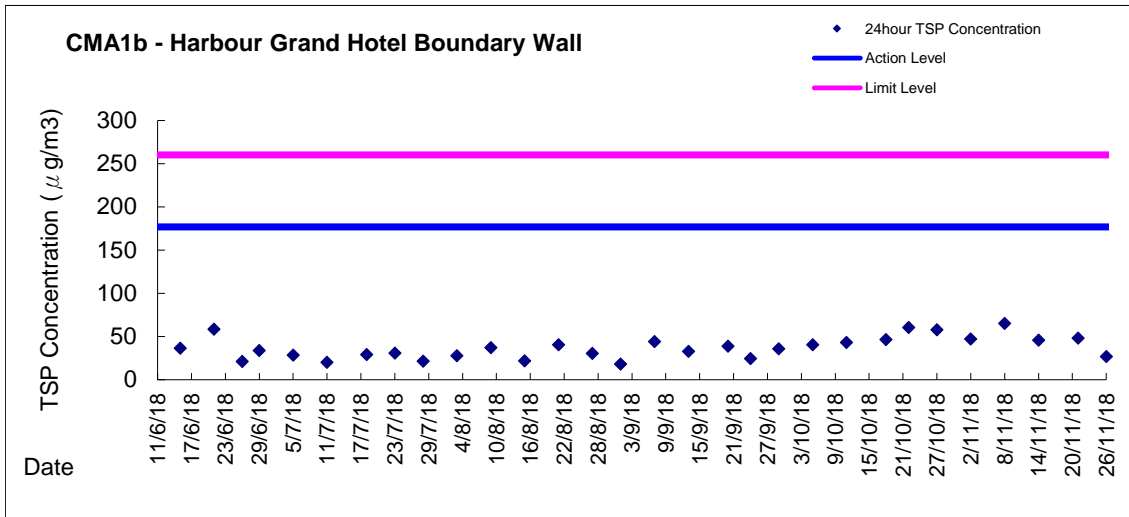

Graphic Presentation of 1 hour TSP Result

Graphic Presentation of 1 hour TSP Result

Graphic Presentation of 24 hour TSP Result

Graphic Presentation of 24 hour TSP Result