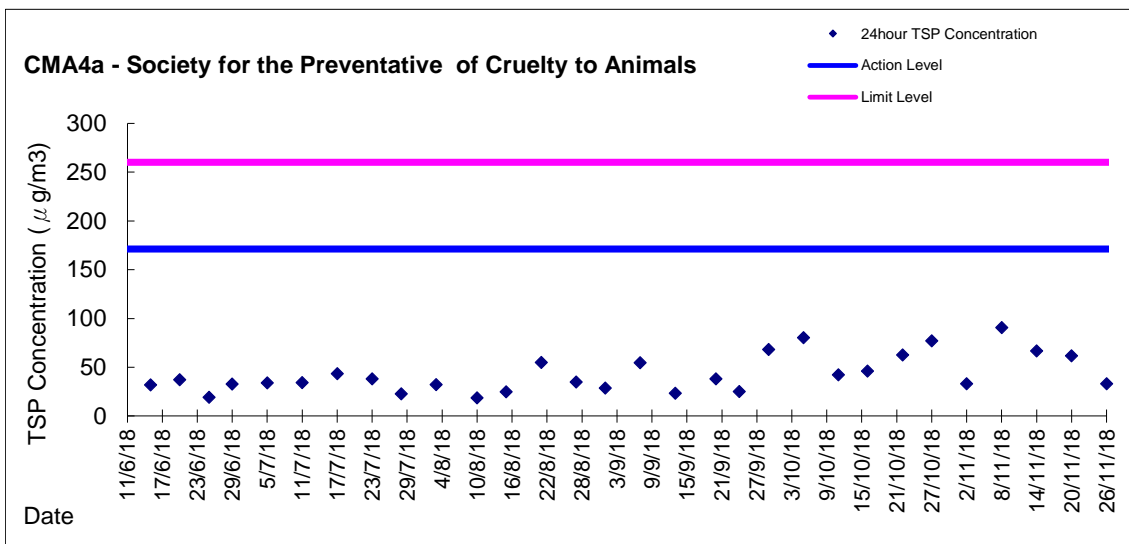

Graphic Presentation of 1 hour TSP Result

Graphic Presentation of 1 hour TSP Result

Graphic Presentation of 24 hour TSP Result

Graphic Presentation of 24 hour TSP Result