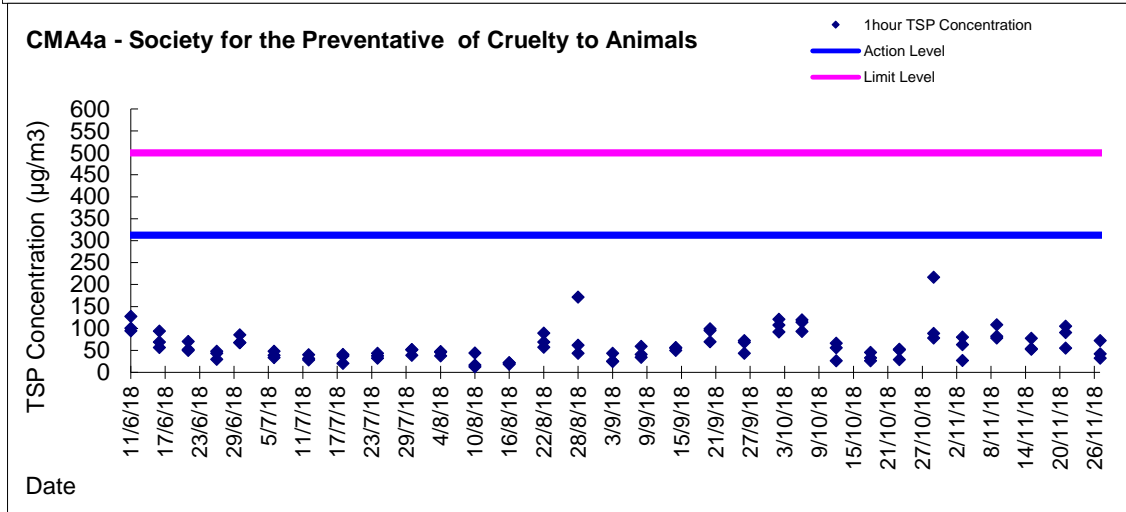

Graphic Presentation of 1 hour TSP Result

Graphic Presentation of 1 hour TSP Result

Graphic Presentation of 24 hour TSP Result

Graphic Presentation of 24 hour TSP Result